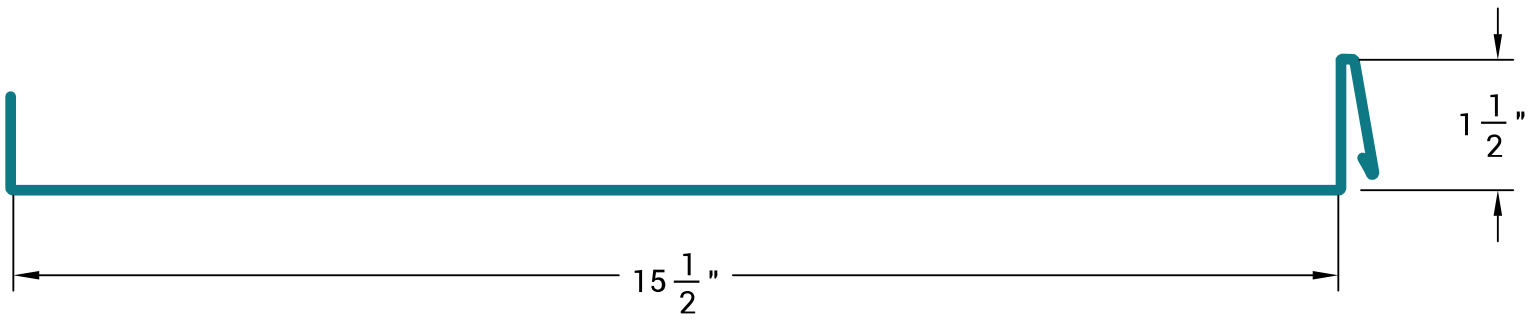

DM Class 800 1 1/2" Snaplock

Panel profile

24 Ga. STEEL CLIP

Note:
clip dimensions
are nominal.

Panel design