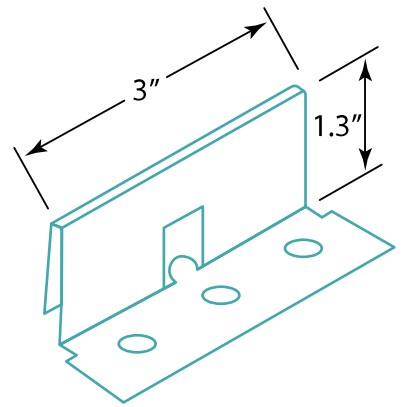

DM Class 800 1 1/2" Snaplock

Panel profile

24 Ga. STEEL CLIP

Note:
clip dimensions
are nominal.

Panel design