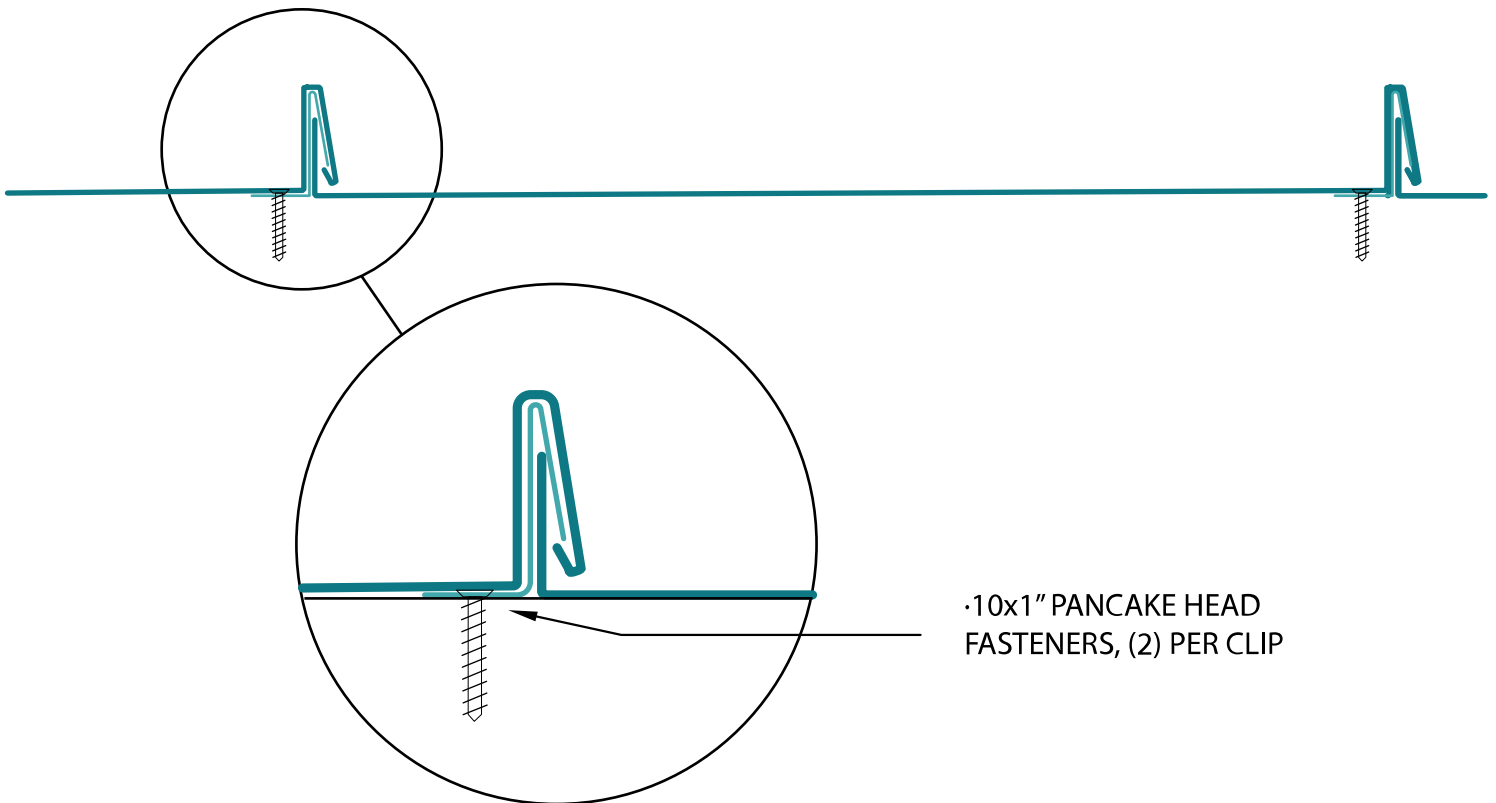

DM Class 800 1 1/2" Snaplock

Panel profile

24 Ga. STEEL CLIP

Note:
clip dimensions
are nominal.

Panel design