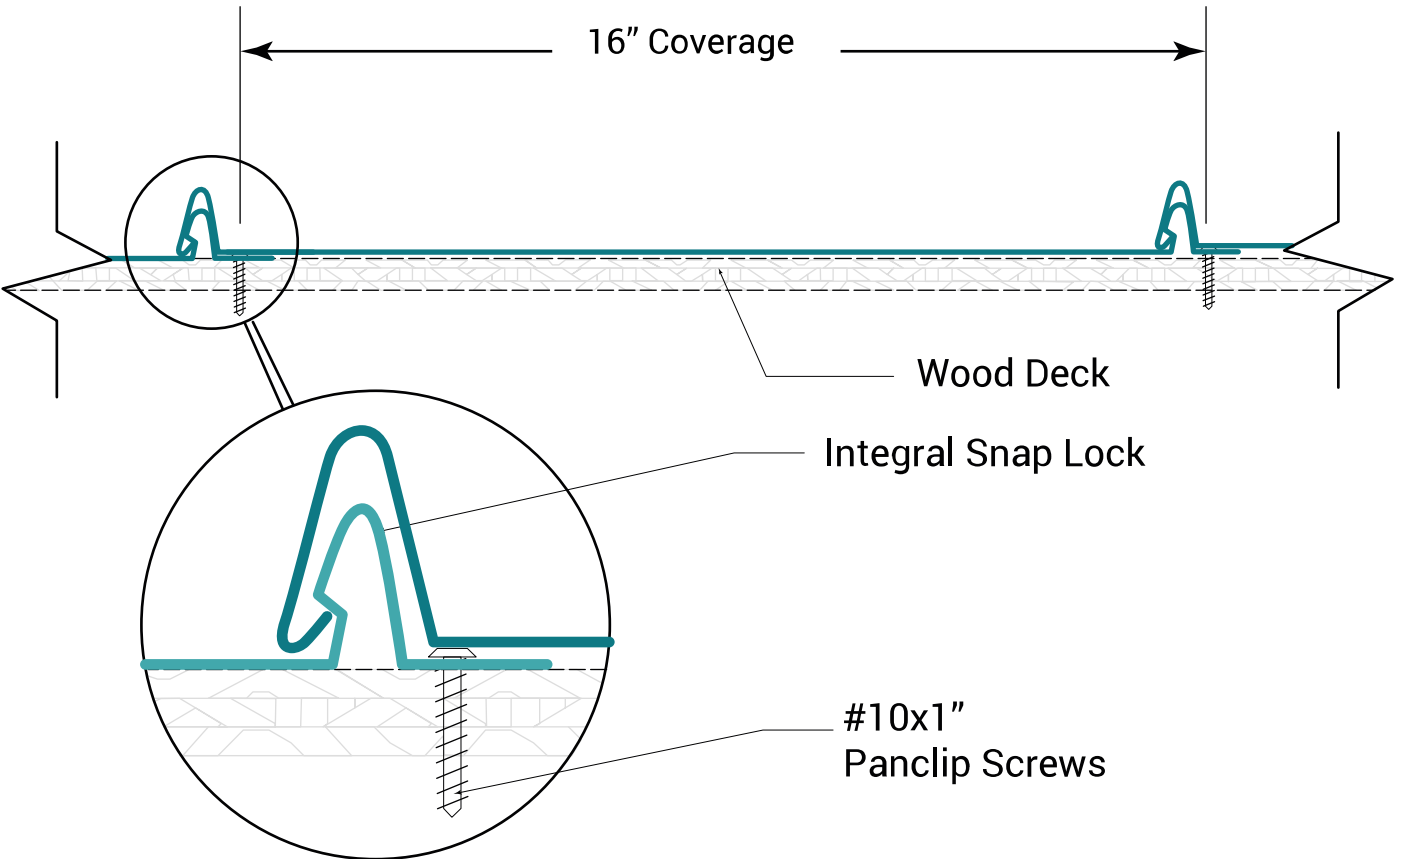

DM Class 1000 1" Nailstrip

Panel profile

Panel design