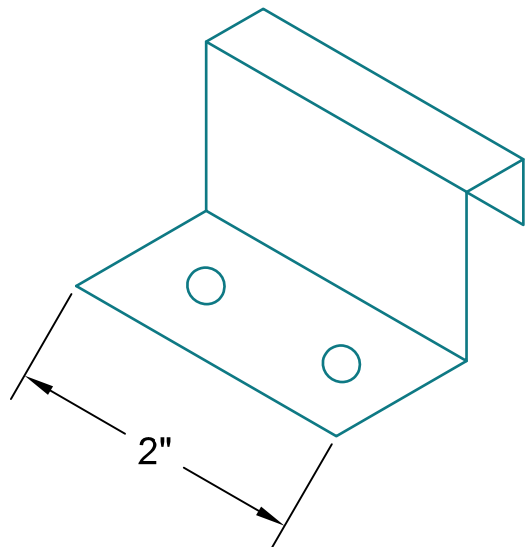

# DM Class 1150 1" Mechanical Lock

## Panel Profile

Clip Isometric