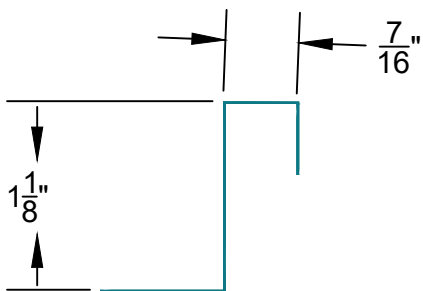

# DM Class 1150 1" Mechanical Lock

## Panel Profile

Clip Isometric