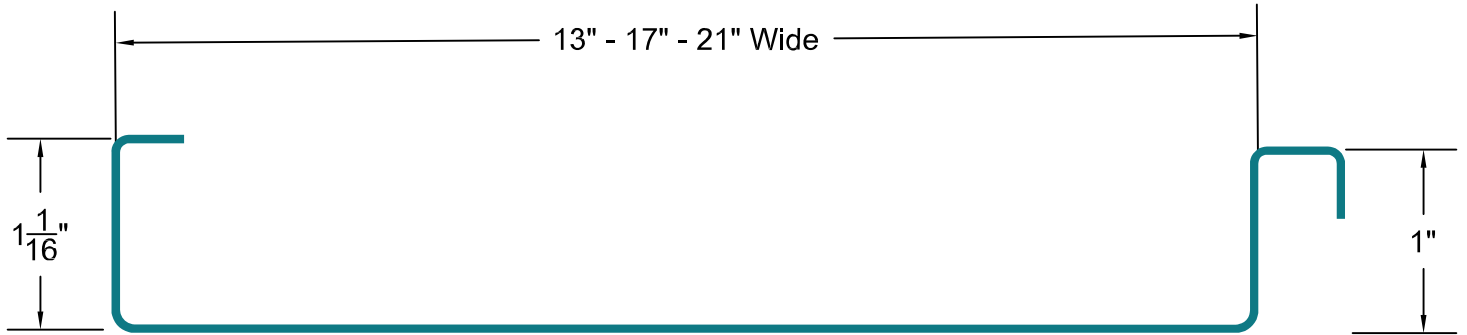

# DM Class 1150 1" Mechanical Lock

## Panel Profile

Clip Isometric