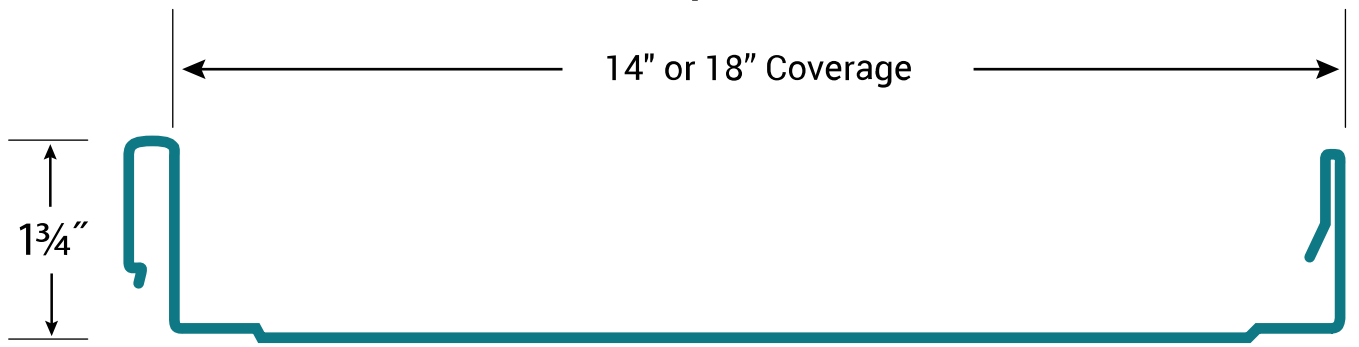

# DM Class 1750 1 3/4" Snaplock

Panel Profile

## Panel design