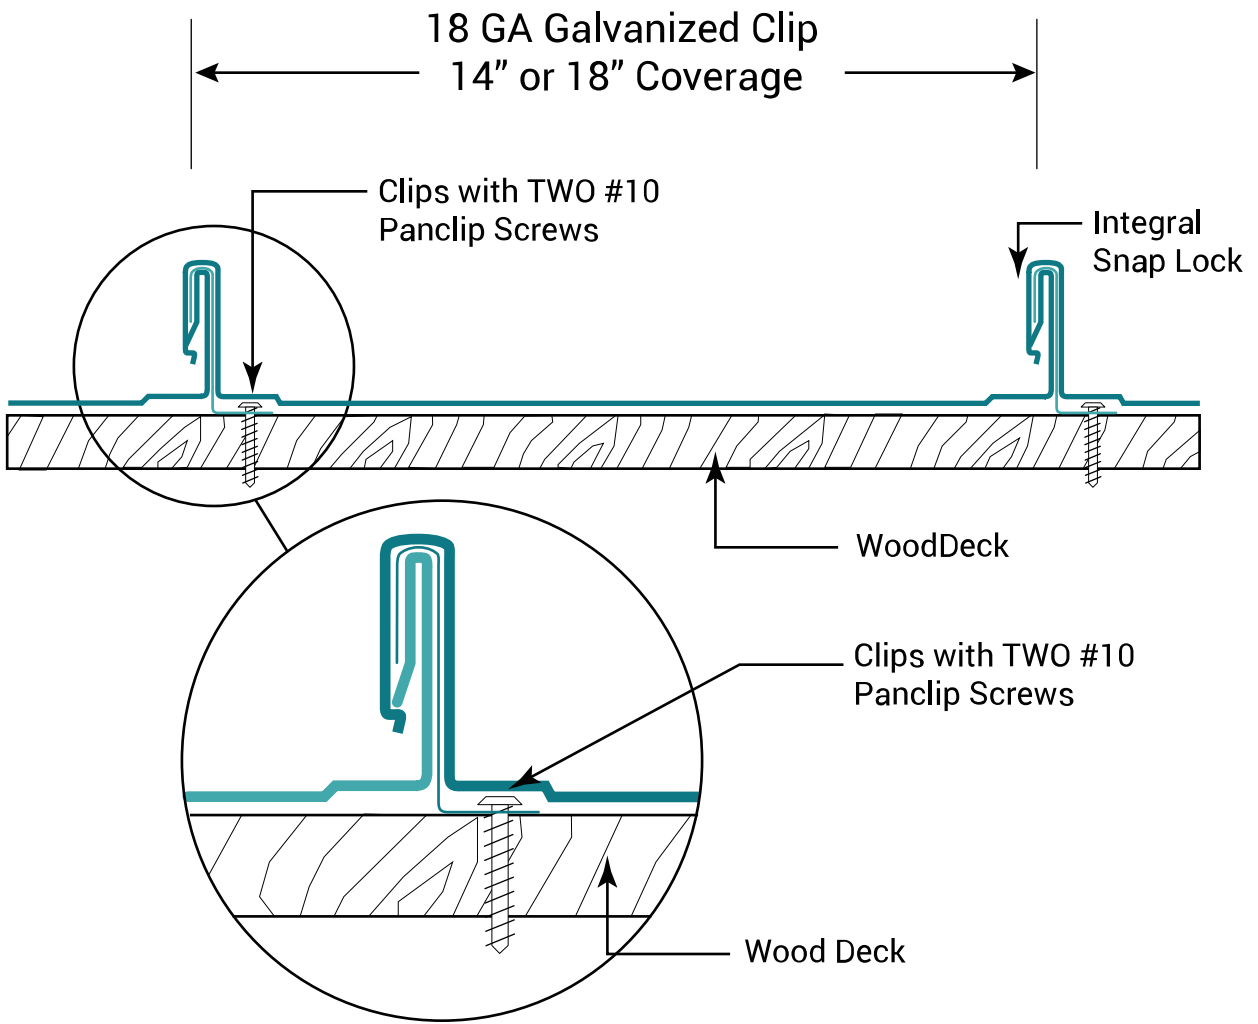

# DM Class 1750 1 3/4" Snaplock

Panel Profile

## Panel design