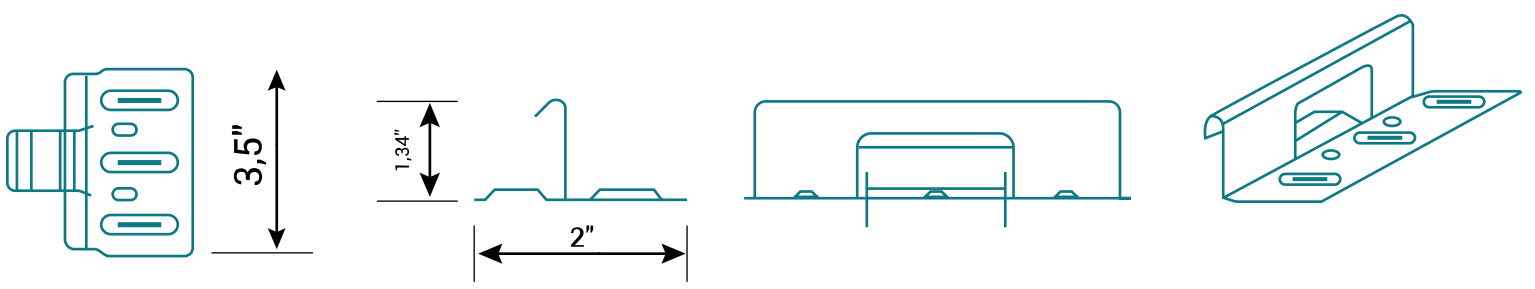

# DM Class 1750 1 3/4" Snaplock

Panel Profile

## Panel design