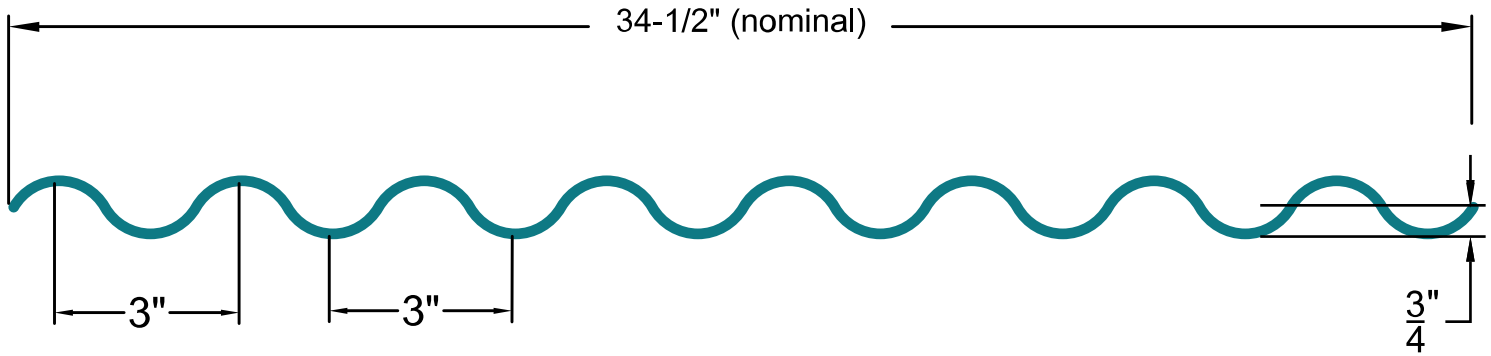

DM Class 100

34 1/2" Corrugated Plywood & Battens

Fastening pattern, horizontal

Panel profile

For Roofs lap two corrugations, net coverage 29 1/2"